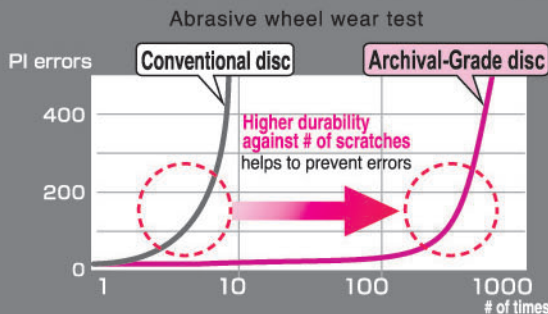

Inkjet Printable
Pour imprimante à jet d'encre

Photo Grade